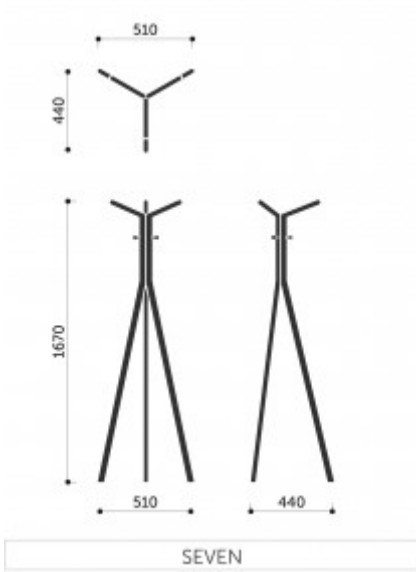

# DIMENSIONS

---

## Frame

- Metal frame contains:
  - bottom part – ellipse tube
  - upper part – tube
  - hooks
- Variants:
  - black
  - metallic
  - chrome (hooks only)
  - white (RAL 9003)
  - turquoise (RAL 5018)
  - yellow (RAL 1023)
  - red (RAL 3020)
- Coat stand available in two different colors (frame – 1st color; hooks – 2nd color).