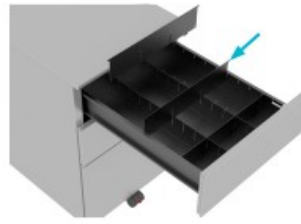

WHITE PAINT

SILVER PAINT

CONFIGURATOR

Available variants:

Kito-X Metal Pedestal 420 mm

Kito-X Metal Pedestal 300 mm

Kito-X Landscape Drawer Divider

Kito-X Portrait Drawer Divider