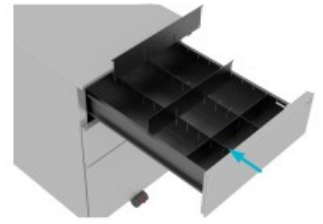

WHITE PAINT

SILVER PAINT

CONFIGURATOR

Available variants:

Kito-X Metal Pedestal 420 mm

Kito-X Metal Pedestal 300 mm

Kito-X Landscape Drawer Divider

Kito-X Portrait Drawer Divider